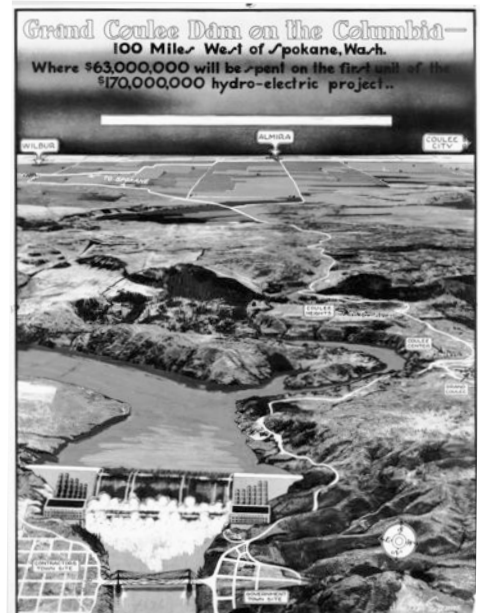

Cutter Photo - lower Columbia

Reburial of Indian Graves

June Hog (Salmon now extinct?)

Kettle Falls

Before buried by Grand Coulee Dam back waters.